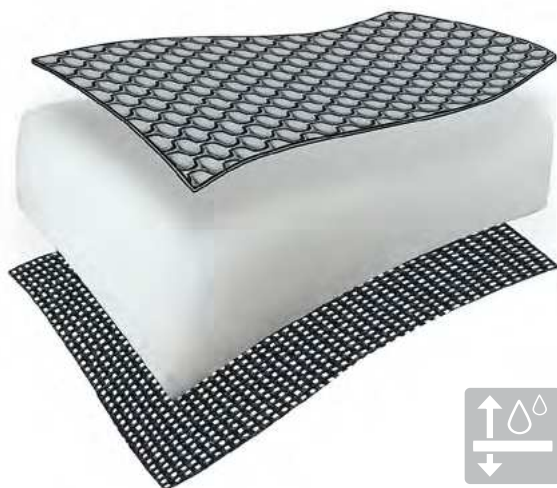

Be Comfort is:

The choice of durability while remaining environmentally-friendly:

- Anti-UV performance guaranteed by the stability of Radyarn® thread,
- No post-treatment, so a reduced impact on the environment.

The guarantee of exceptional well-being:

- Lafuma Mobilier technology in the 3D Mesh and Batyline® seat pad ensures incomparable seating comfort,
- And the guarantee of a long moment of restorative rest.

The statement to a modern and committed style:

- A modern and clean-lined architectural motif,
- Inspired by the cell in a beehive, the symbol of biodiversity.

Net 3D Mesh
Polyester thread Radyarn® UV stabilized yarn

Polyester wadding - 4cm thick
Breathable and permeable

Batyline® ISO

Permeable
No water retention

Ultra breathable
Quick-drying.

Resistant
to UV rays

Eco-responsible